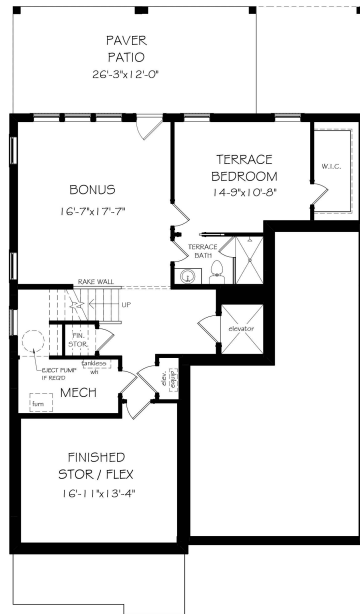

LAUREL VIEW

THE LINCOLNSHIRE

5,662 SQ. FT. INCL. 367 SQ. FT. SKY TERRACE - 5 BD | 5.5 BA

TERRACE LEVEL

FIRST FLOOR

SECOND FLOOR

SKY LEVEL

LAUREL VIEW
 3710 MATHIS AIRPORT PKWY
 SUWANEE, GA 30024
 678-434-9767
 JWCLAURELVIEW.COM