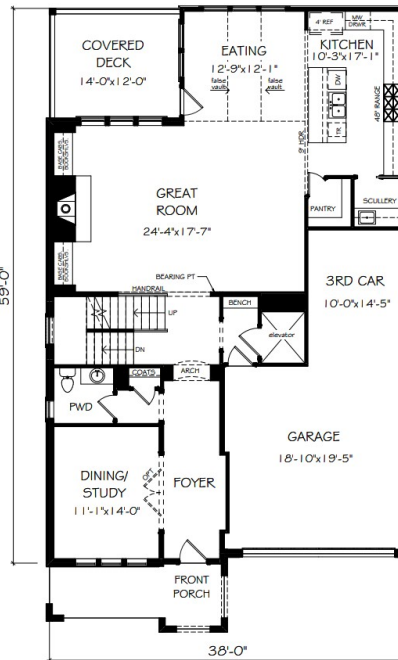

LAUREL VIEW

THE LINCOLNSHIRE

5,662 SQ. FT. INCL. 367 SQ. FT. SKY TERRACE - 5 BD | 5.5 BA

TERRACE LEVEL

FIRST FLOOR

SECOND FLOOR

SKY LEVEL

LAUREL VIEW
 3710 MATHIS AIRPORT PKWY
 SUWANEE, GA 30024
 678-434-9767
 JWCLAURELVIEW.COM