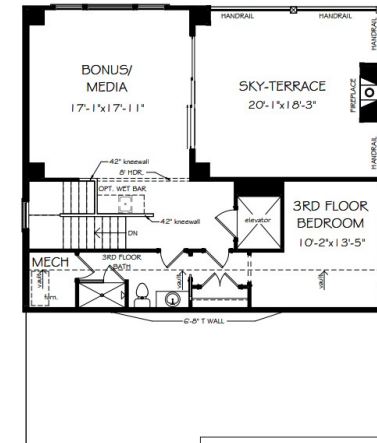

LAUREL VIEW

THE LINCOLNSHIRE

5,662 SQ. FT. INCL. 367 SQ. FT. SKY TERRACE - 5 BD | 5.5 BA

TERRACE LEVEL

FIRST FLOOR

SECOND FLOOR

SKY LEVEL

LAUREL VIEW
 3710 MATHIS AIRPORT PKWY
 SUWANEE, GA 30024
 678-434-9767
 JWCLAURELVIEW.COM