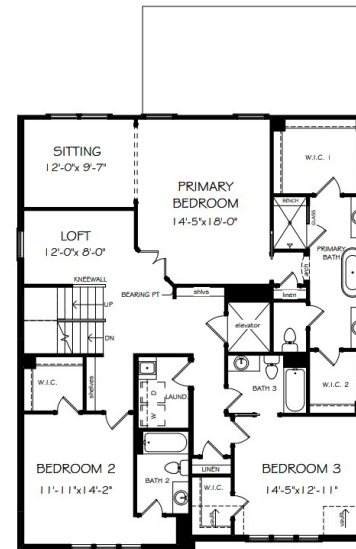

LAUREL VIEW

THE LINCOLNSHIRE

5,662 SQ. FT. INCL. 367 SQ. FT. SKY TERRACE - 5 BD | 5.5 BA

TERRACE LEVEL

FIRST FLOOR

SECOND FLOOR

SKY LEVEL

LAUREL VIEW
 3710 MATHIS AIRPORT PKWY
 SUWANEE, GA 30024
 678-434-9767
 JWCLAURELVIEW.COM